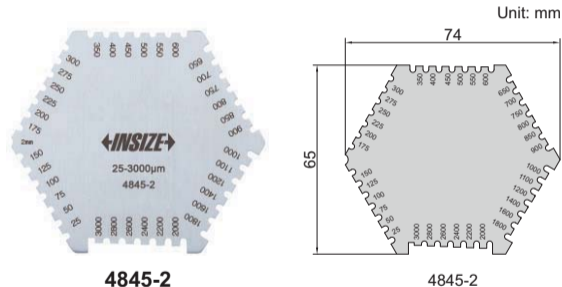

WET FILM GAGES

- Made of stainless steel

Code	Range	Accuracy	Thickness
4845-1	25-800µm	±5µm	1.8mm
4845-2	25-3000µm	25-100µm: ±5µm 100µm-3000µm: ±5%	1mm