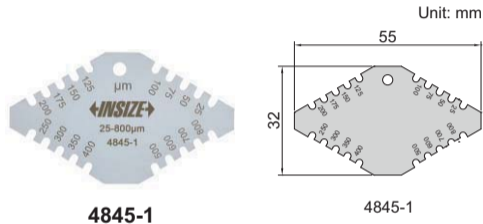

WET FILM GAGES

- Made of stainless steel

Code	Range	Accuracy	Thickness
4845-1	25-800µm	±5µm	1.8mm
4845-2	25-3000µm	25-100µm: ±5µm 100µm-3000µm: ±5%	1mm