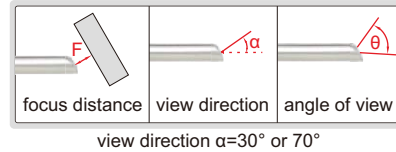

# RIGID BORESCOPIES

**IP67**  
WATERPROOF

**ISV-1H4300**

- Focus distance: 2mm, depth of view: 5~100mm
- Dust/waterproof level: IP67
- Can be used in liquid with temperature -10°C~85°C

## SPECIFICATION

Code	Length(L)	View direction ( $\alpha$ )	Diameter ( $\varnothing D$ )	Angle of view ( $\theta$ )
ISV-1H4170	174mm	0°	4mm	≥60°
ISV-1H4173	174mm	30°		
ISV-1H4177	174mm	70°		
ISV-1H4300	302mm	0°		
ISV-1H4303	302mm	30°		
ISV-1H4307	302mm	70°		
ISV-1H4309	297mm	90°		