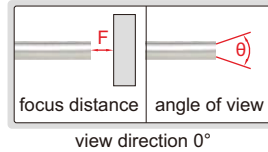

# RIGID BORESCOPIES

**IP67**  
WATERPROOF

**ISV-1H4300**

- Focus distance: 2mm, depth of view: 5~100mm
- Dust/waterproof level: IP67
- Can be used in liquid with temperature -10°C~85°C

## SPECIFICATION

Code	Length(L)	View direction ( $\alpha$ )	Diameter ( $\varnothing D$ )	Angle of view ( $\theta$ )
ISV-1H4170	174mm	0°	4mm	≥60°
ISV-1H4173	174mm	30°		
ISV-1H4177	174mm	70°		
ISV-1H4300	302mm	0°		
ISV-1H4303	302mm	30°		
ISV-1H4307	302mm	70°		
ISV-1H4309	297mm	90°		