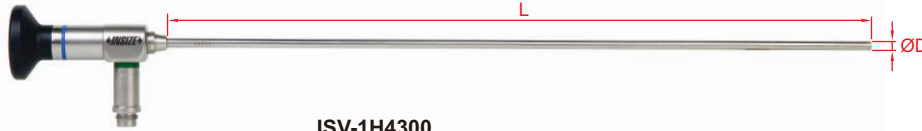

# RIGID BORESCOPIES

**IP67**  
WATERPROOF

**ISV-1H4300**

- Focus distance: 2mm, depth of view: 5~100mm
- Dust/waterproof level: IP67
- Can be used in liquid with temperature -10°C~85°C

## SPECIFICATION

Code	Length(L)	View direction ( $\alpha$ )	Diameter ( $\varnothing D$ )	Angle of view ( $\theta$ )
ISV-1H4170	174mm	0°	4mm	≥60°
ISV-1H4173	174mm	30°		
ISV-1H4177	174mm	70°		
ISV-1H4300	302mm	0°		
ISV-1H4303	302mm	30°		
ISV-1H4307	302mm	70°		
ISV-1H4309	297mm	90°		

## OPTIONAL ACCESSORY

LED light handle	ISV-1HLED
Adjustable LED light source	ISV-1LED1
Camera and display	ISV-2CAM

LED light handle  
(optional)

adjustable LED light source  
(optional)

camera and display  
(optional)