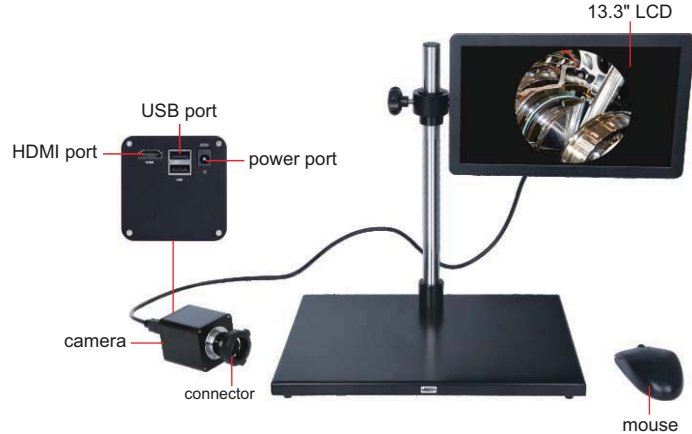

CAMERA (WITH DISPLAY) CODE ISV-2CAM

TAKE PICTURES
AND VIDEOS

AUTO FOCUS

- For rigid borescopes
- 1080P high-definition image
- Auto-focus camera
- Take pictures and videos, saved to USB flash disk
- Automatic white balance and exposure
- Brightness, contrast ratio, gain are adjustable

SPECIFICATION

Sensor	1/2.8" CMOS
Pixel	2M
Resolution	1920×1080
Frame rate	60fps
Output	HDMI
Power supply	power adapter
Dimension (L×W×H)	350×100×430mm
Weight	2kg

STANDARD DELIVERY

Camera	1 pc
Connector	1 pc
13.3" LCD (with stand)	1 pc
16G USB flash disk	1 pc
Mouse	1 pc
HDMI cable	1 pc
Power adapter	2 pcs

16G USB flash disk
(included)