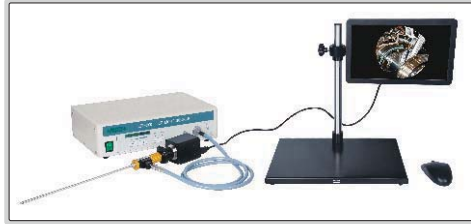

CAMERA (WITH DISPLAY) CODE ISV-2CAM

TAKE PICTURES
AND VIDEOS

AUTO FOCUS

- For rigid borescopes
- 1080P high-definition image
- Auto-focus camera
- Take pictures and videos, saved to USB flash disk
- Automatic white balance and exposure
- Brightness, contrast ratio, gain are adjustable

SPECIFICATION

Sensor	1/2.8" CMOS
Pixel	2M
Resolution	1920×1080
Frame rate	60fps
Output	HDMI
Power supply	power adapter
Dimension (L×W×H)	350×100×430mm
Weight	2kg

STANDARD DELIVERY

Camera	1 pc
Connector	1 pc
13.3" LCD (with stand)	1 pc
16G USB flash disk	1 pc
Mouse	1 pc
HDMI cable	1 pc
Power adapter	2 pcs