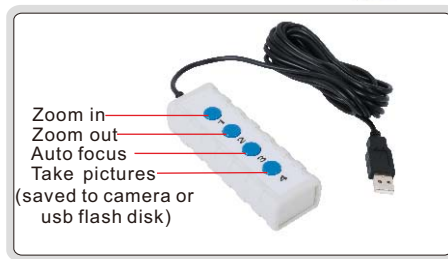

## CODE 5312-AF107

CAN BE CONNECTED TO PC AND TV AT THE SAME TIME

TAKE PICTURES AND VIDEOS

AUTO FOCUS

8M PIXEL

MEASUREMENT

Connect the computer through the network cable to save pictures (software for computer is included)

- Auto focus camera
- Take pictures and videos
- Can be connected to TV (HDMI port) and computer (RJ45 port) at the same time
- Built-in measuring software for TV
- Measuring software for computers is included
- Automatic exposure and white balance
- Brightness, contrast ratio, gain are adjustable

controller (optional, for TV)

1~28X optical zoom adjustment