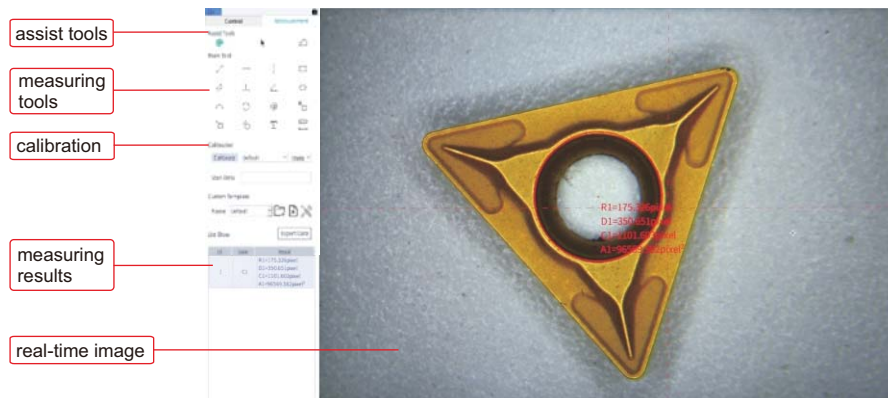

TV MEASURING SOFTWARE (INCLUDED)

OPTIONAL ACCESSORY

24"TV	5312-AF107-TV24
28"TV	5312-AF107-TV28
32"TV	5312-AF107-TV32
42"TV	5312-AF107-TV42
50"TV	5312-AF107-TV50
Computer	5312-AF107-COMPUTER
Controller	5312-AF107-CONTROLLER