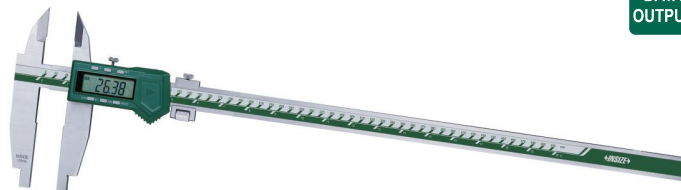

## DIGITAL CALIPERS

DATA  
OUTPUT

- Non waterproof
- Resolution: 0.01mm/0.0005"
- Button function: on/off, zero, mm/inch, ABS, data preset
- Battery CR2032
- Made of stainless steel
- Optional accessory: accessory set for large digital calipers (code **6145-500/6146-500B**, for calipers with c=24mm)

1117-501

With data interface (optional wireless transmitter code 7315-22, receiver is needed)

Code	Range	Accuracy	a	b	c	d	e	L
1117-301	0-300mm/0-12"	±0.05mm	18mm	56mm	24mm	100mm	20mm	420mm
1117-501	0-500mm/0-20"	±0.05mm	18mm	56mm	24mm	100mm	20mm	675mm
1117-502	0-500mm/0-20"	±0.06mm	24mm	56mm	24mm	150mm	20mm	675mm
1117-601	0-600mm/0-24"	±0.05mm	18mm	56mm	24mm	100mm	20mm	770mm
1117-802	0-800mm/0-32"	±0.07mm	24mm	67mm	31mm	150mm	20mm	1025mm
1117-1002	0-1000mm/0-40"	±0.08mm	24mm	67mm	31mm	150mm	20mm	1220mm