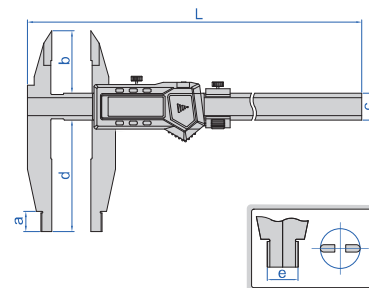

## DIGITAL CALIPERS

DATA  
OUTPUT

- Non waterproof
- Resolution: 0.01mm/0.0005"
- Button function: on/off, zero, mm/inch, ABS, data preset
- Battery CR2032
- Made of stainless steel
- Optional accessory: accessory set for large digital calipers (code **6145-500/6146-500B**, for calipers with c=24mm)

1117-501

With data interface (optional wireless transmitter code 7315-22, receiver is needed)

Code	Range	Accuracy	a	b	c	d	e	L
1117-301	0-300mm/0-12"	±0.05mm	18mm	56mm	24mm	100mm	20mm	420mm
1117-501	0-500mm/0-20"	±0.05mm	18mm	56mm	24mm	100mm	20mm	675mm
1117-502	0-500mm/0-20"	±0.06mm	24mm	56mm	24mm	150mm	20mm	675mm
1117-601	0-600mm/0-24"	±0.05mm	18mm	56mm	24mm	100mm	20mm	770mm
1117-802	0-800mm/0-32"	±0.07mm	24mm	67mm	31mm	150mm	20mm	1025mm
1117-1002	0-1000mm/0-40"	±0.08mm	24mm	67mm	31mm	150mm	20mm	1220mm