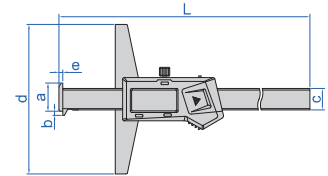

## DIGITAL DOUBLE HOOK DEPTH GAUGES

- Non waterproof
- Resolution: 0.01mm/0.0005"
- Buttons: on/off, zero, mm/inch
- Automatic power off, move the digital unit to turn on power
- Meet DIN862
- Battery CR2032
- Made of stainless steel

**1144-150A**

**With data interface**

(mm)

Code	Range	Accuracy	L	d	a	b	c	e	Wireless transmitter (optional)
1144-150A	0-150mm/0-6"	±0.03mm	233	100	21.5	3.5	14.5	2.5	7315-25 (receiver is needed)
1144-200A	0-200mm/0-8"	±0.03mm	283	100	21.5	3.5	14.5	2.5	
1144-300A	0-300mm/0-12"	±0.03mm	383	150	21.5	3.5	14.5	2.5	
1144-500A	0-500mm/0-20"	±0.05mm	585	150	25	5	15	3	
1144-5001A	0-500mm/0-20"	±0.05mm	585	200	25	5	15	3	7315-22 (receiver is needed)
1144-1000A	0-1000mm/0-40"	±0.07mm	1188	150	32	7	18	4	
1144-10001A	0-1000mm/0-40"	±0.07mm	1188	200	32	7	18	4	
1144-10002A	0-1000mm/0-40"	±0.07mm	1188	250	32	7	18	4	