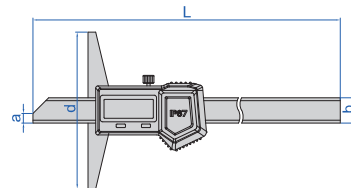

Code	Range	Accuracy	L	a	b	d
1149-150	0-150mm/0-6"	±0.03mm	240mm	6mm	16mm	100mm
1149-200	0-200mm/0-8"	±0.03mm	290mm	6mm	16mm	100mm
1149-300	0-300mm/0-12"	±0.03mm	390mm	6mm	16mm	150mm